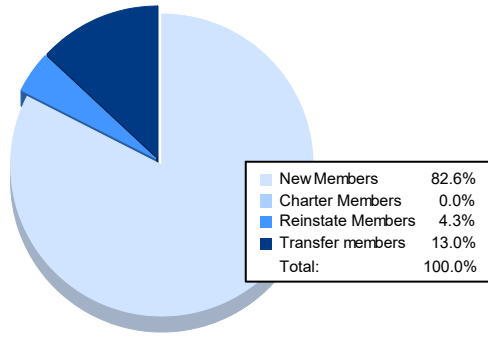

Year	New Clubs	Dropped Clubs	Gain/ Loss Clubs	New Members	Charter Members	Reinstate Members	Transfer Members	Total Member Added	Total Members Dropped	Gain/ Loss Members
2016-2017	0	0	0	80	0	5	5	90	79	11
2017-2018	0	1	-1	45	1	0	3	49	90	-41
2018-2019	0	1	-1	35	1	3	3	42	100	-58
2019-2020	0	1	-1	37	0	7	0	44	53	-9
2020-2021	0	1	-1	19	0	1	3	23	49	-26
<b>Average</b>	<b>0</b>	<b>1</b>	<b>-1</b>	<b>43</b>	<b>0</b>	<b>3</b>	<b>3</b>	<b>50</b>	<b>74</b>	<b>-25</b>

### Membership Composition June 2021 Cumulative