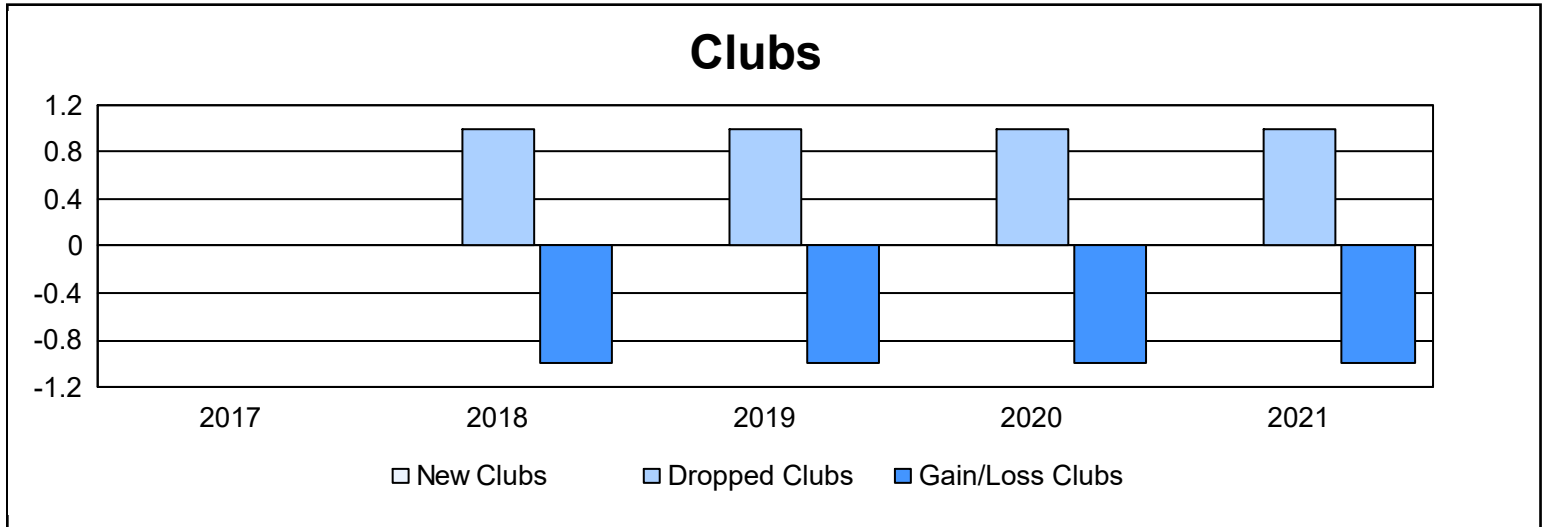

Year	New Clubs	Dropped Clubs	Gain/ Loss Clubs	New Members	Charter Members	Reinstate Members	Transfer Members	Total Member Added	Total Members Dropped	Gain/ Loss Members
2016-2017	0	0	0	80	0	5	5	90	79	11
2017-2018	0	1	-1	45	1	0	3	49	90	-41
2018-2019	0	1	-1	35	1	3	3	42	100	-58
2019-2020	0	1	-1	37	0	7	0	44	53	-9
2020-2021	0	1	-1	19	0	1	3	23	49	-26
<b>Average</b>	<b>0</b>	<b>1</b>	<b>-1</b>	<b>43</b>	<b>0</b>	<b>3</b>	<b>3</b>	<b>50</b>	<b>74</b>	<b>-25</b>

### Membership Composition June 2021 Cumulative