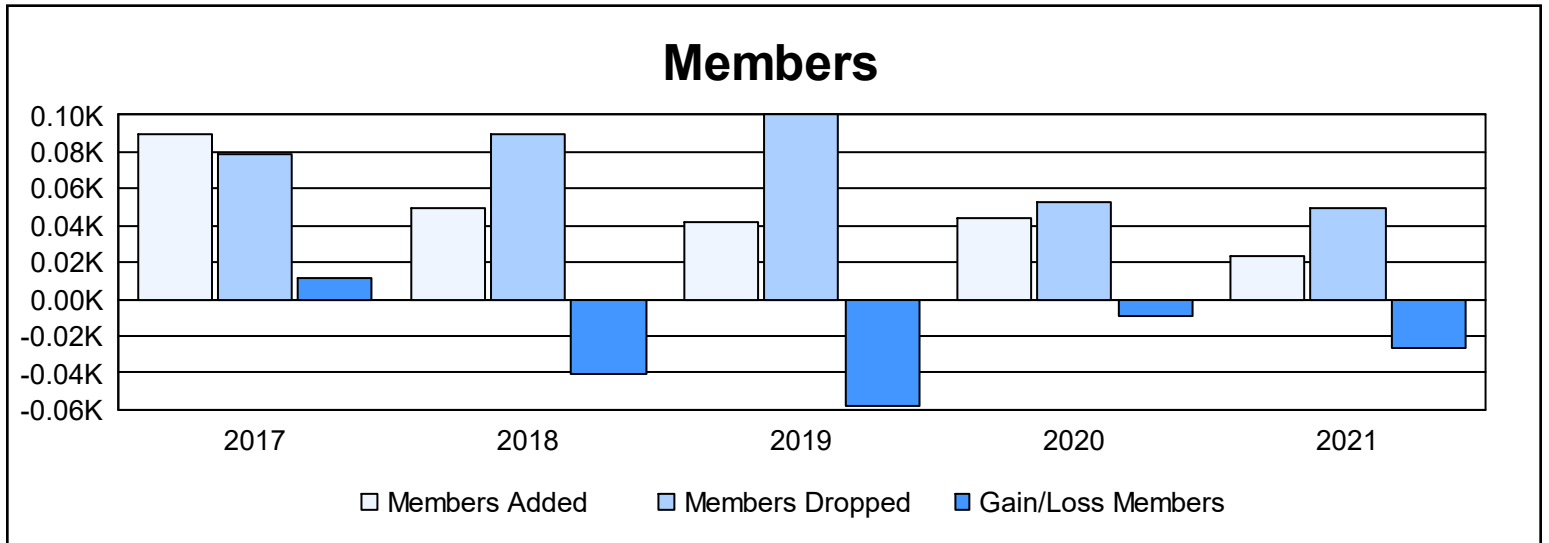

Year	New Clubs	Dropped Clubs	Gain/ Loss Clubs	New Members	Charter Members	Reinstate Members	Transfer Members	Total Member Added	Total Members Dropped	Gain/ Loss Members
2016-2017	0	0	0	80	0	5	5	90	79	11
2017-2018	0	1	-1	45	1	0	3	49	90	-41
2018-2019	0	1	-1	35	1	3	3	42	100	-58
2019-2020	0	1	-1	37	0	7	0	44	53	-9
2020-2021	0	1	-1	19	0	1	3	23	49	-26
<b>Average</b>	<b>0</b>	<b>1</b>	<b>-1</b>	<b>43</b>	<b>0</b>	<b>3</b>	<b>3</b>	<b>50</b>	<b>74</b>	<b>-25</b>

### Membership Composition June 2021 Cumulative